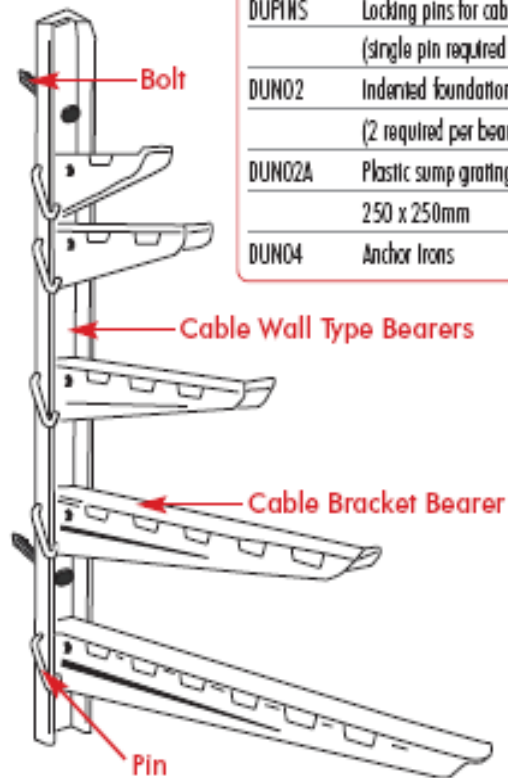

Chamber Furniture

BT approved chamber furniture to fit BT chambers.

Wall Type Bearers	Length (mm)	Hole Positions	No. per pack
WBNo1	178	1	10
WBNo2	278	2	10
WBNo3	508	5	10
WBNo5	813	9	8
WBNo8	1270	15	6
WBNo10	1575	19	4
WBNo12	1880	23	4

Cable Bracket Bearers		
Will fix to wall bearer with a single pin. Easy to move position of bearer bracket		
Code	Length (mm)	No per pack
CBNo3	115	40
CBNo5	165	30
CBNo8	242	25
CBNo12	343	10
CBNo18	495	6
CBNo24	648	6

Accessories		
Code	Description	No per pack
DUPINS	Locking pins for cable bearer (single pin required to lock)	200
DUN02	Indented foundation bolt No.2 (2 required per bearer)	100
DUN02A	Plastic sump grating 250 x 250mm	
DUN04	Anchor Irons	5