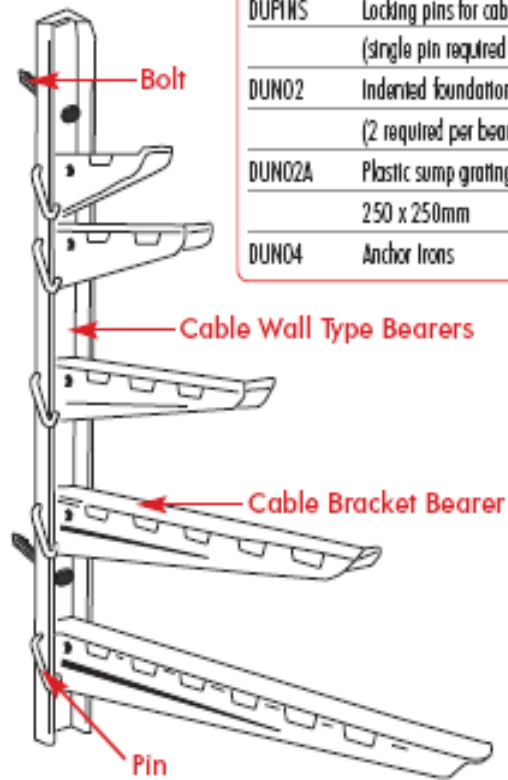

Chamber Furniture

BT approved chamber furniture to fit BT chambers.

Wall Type Bearers	Length (mm)	Hole Positions	No. per pack
WBNo1	178	1	10
WBNo2	278	2	10
WBNo3	508	5	10
WBNo5	813	9	8
WBNo8	1270	15	6
WBNo10	1575	19	4
WBNo12	1880	23	4

Cable Bracket Bearers		
Will fix to wall bearer with a single pin. Easy to move position of bearer bracket		
Code	Length (mm)	No per pack
CBNo3	115	40
CBNo5	165	30
CBNo8	242	25
CBNo12	343	10
CBNo18	495	6
CBNo24	648	6

Accessories		
Code	Description	No per pack
DUPINS	Locking pins for cable bearer (single pin required to lock)	200
DUN02	Indented foundation bolt No.2 (2 required per bearer)	100
DUN02A	Plastic sump grating 250 x 250mm	
DUN04	Anchor Irons	5